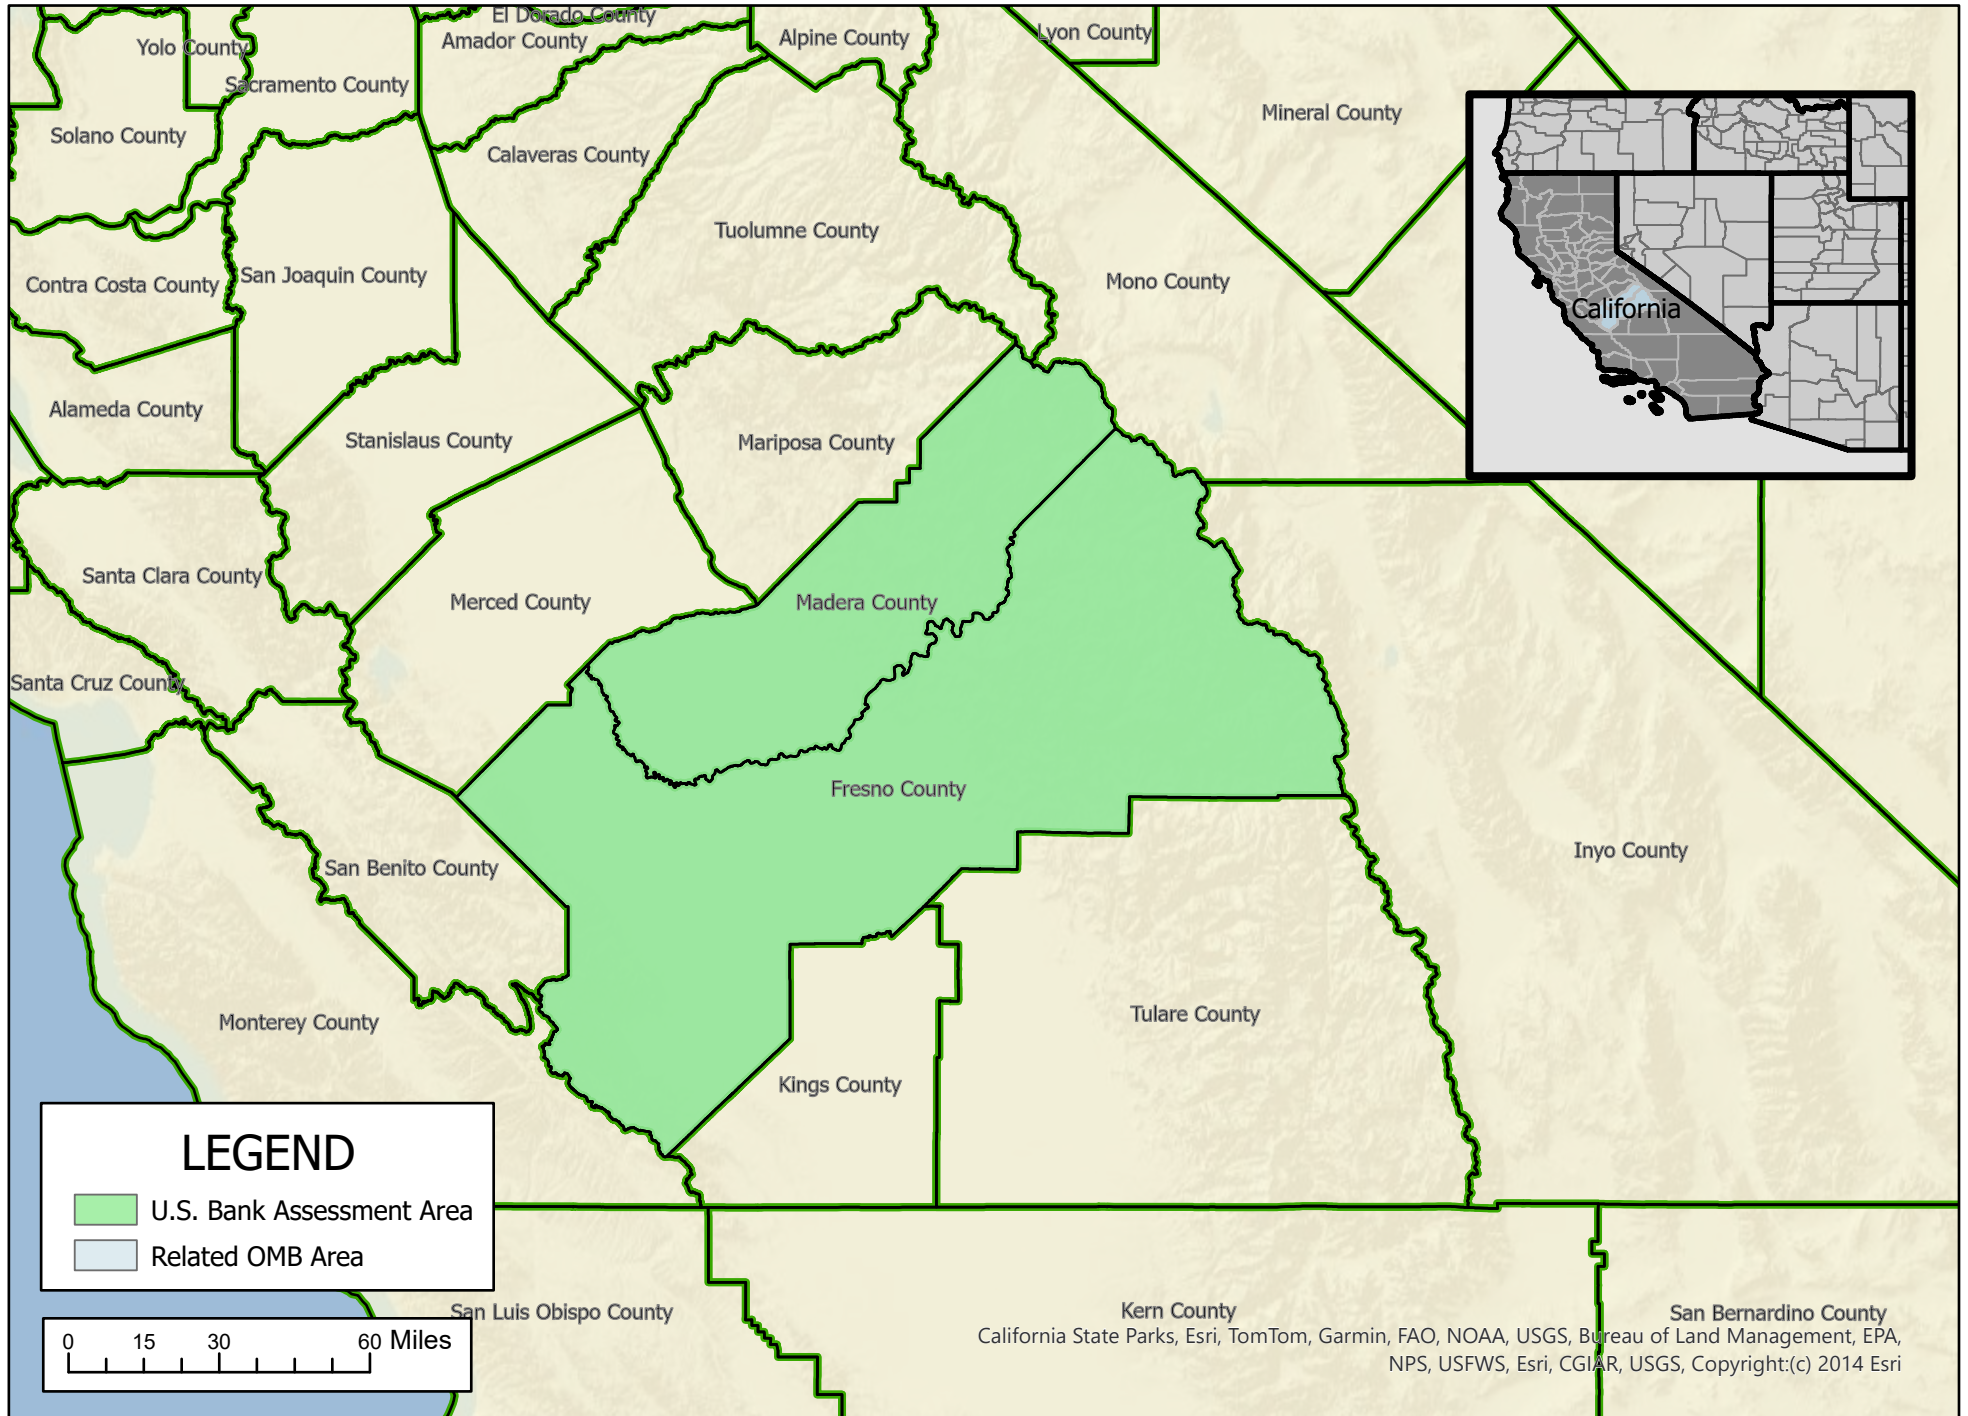

U. S. Bank - Fresno, CA MSA Assessment Area

LEGEND

- U.S. Bank Assessment Area
- Related OMB Area

Kern County
California State Parks, Esri, TomTom, Garmin, FAO, NOAA, USGS, Bureau of Land Management, EPA,
NPS, USFWS, Esri, CGIAR, USGS, Copyright:(c) 2014 Esri

San Bernardino County

*MSA = Metropolitan Statistical Area