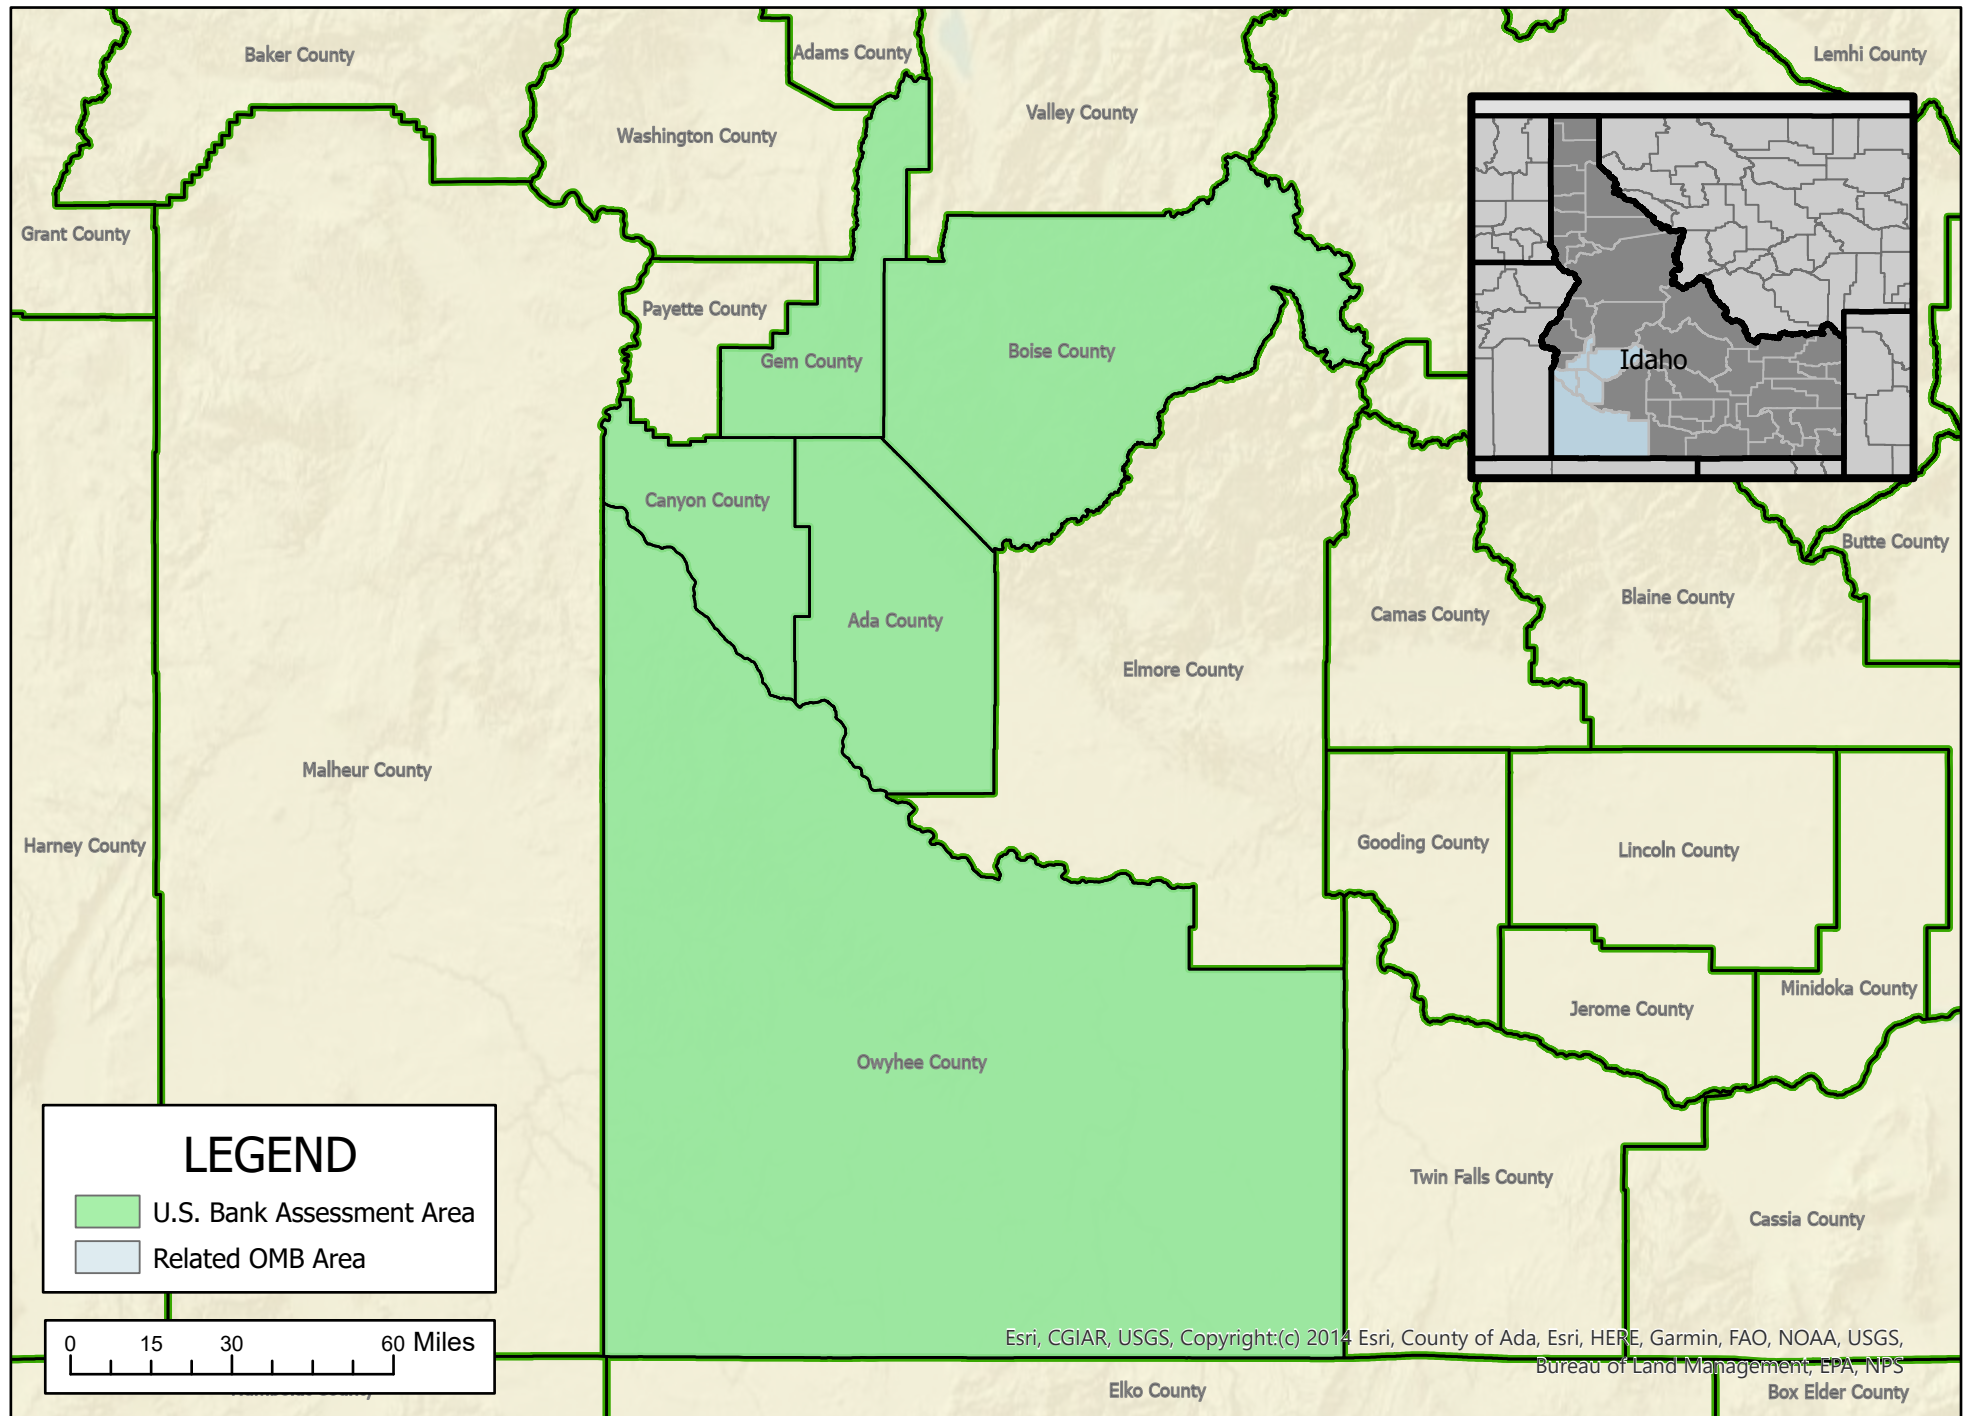

# U. S. Bank - Boise City, ID MSA Assessment Area

\*MSA = Metropolitan Statistical Area

Map Created by U. S. Bank CRA department on 9/23/2022