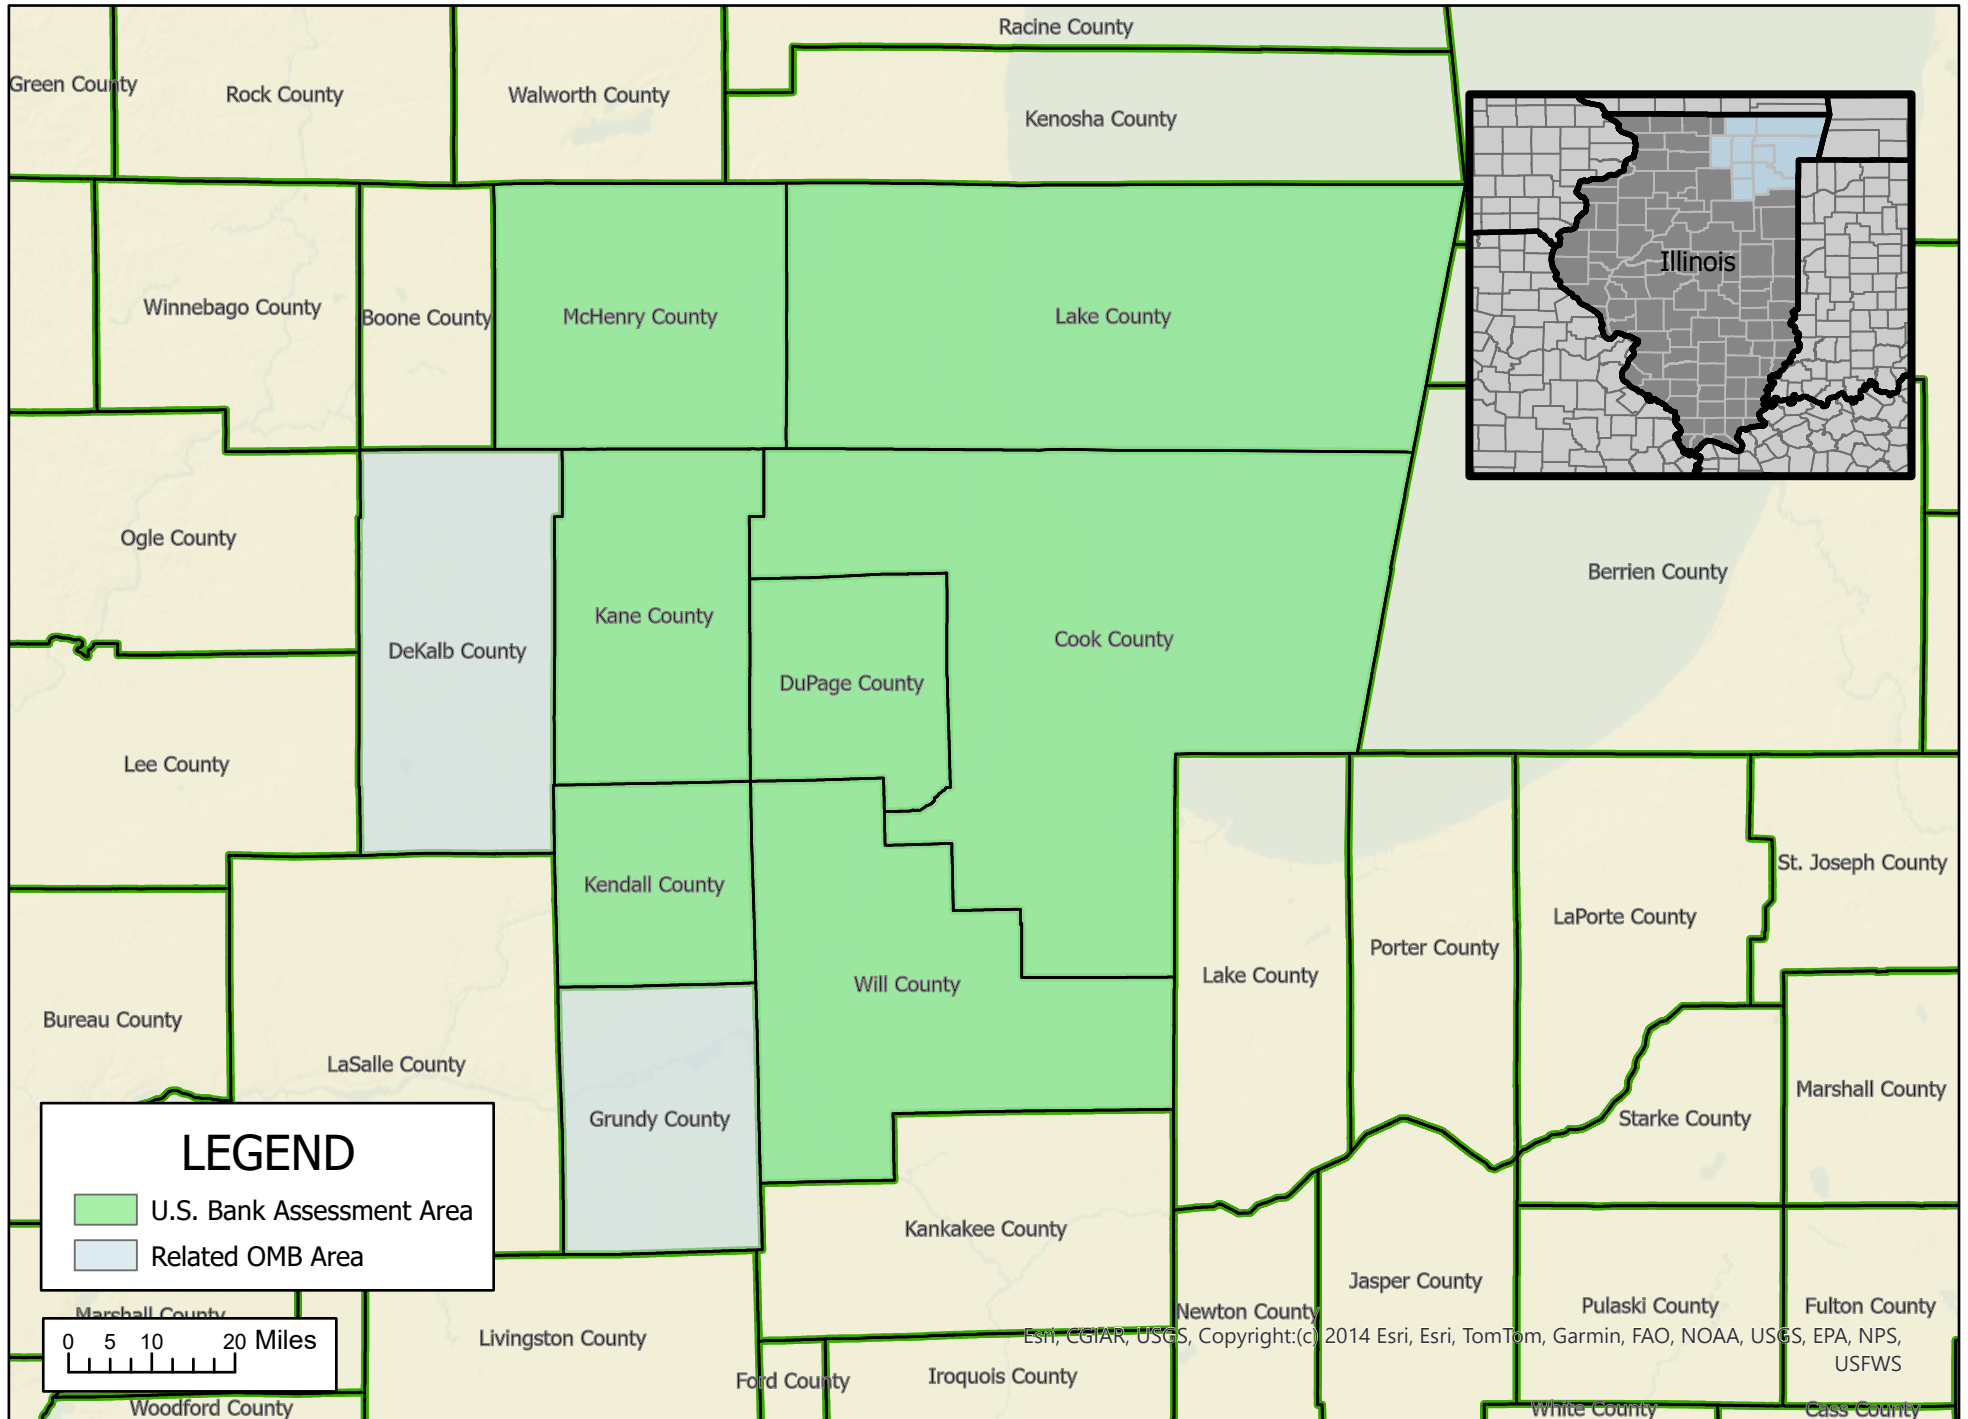

# U. S. Bank - Chicago-Naperville-Elgin, IL-IN MSA Assessment Area

\*MD = Metropolitan Division

Map Created by U. S. Bank CRA department on 1/29/2025